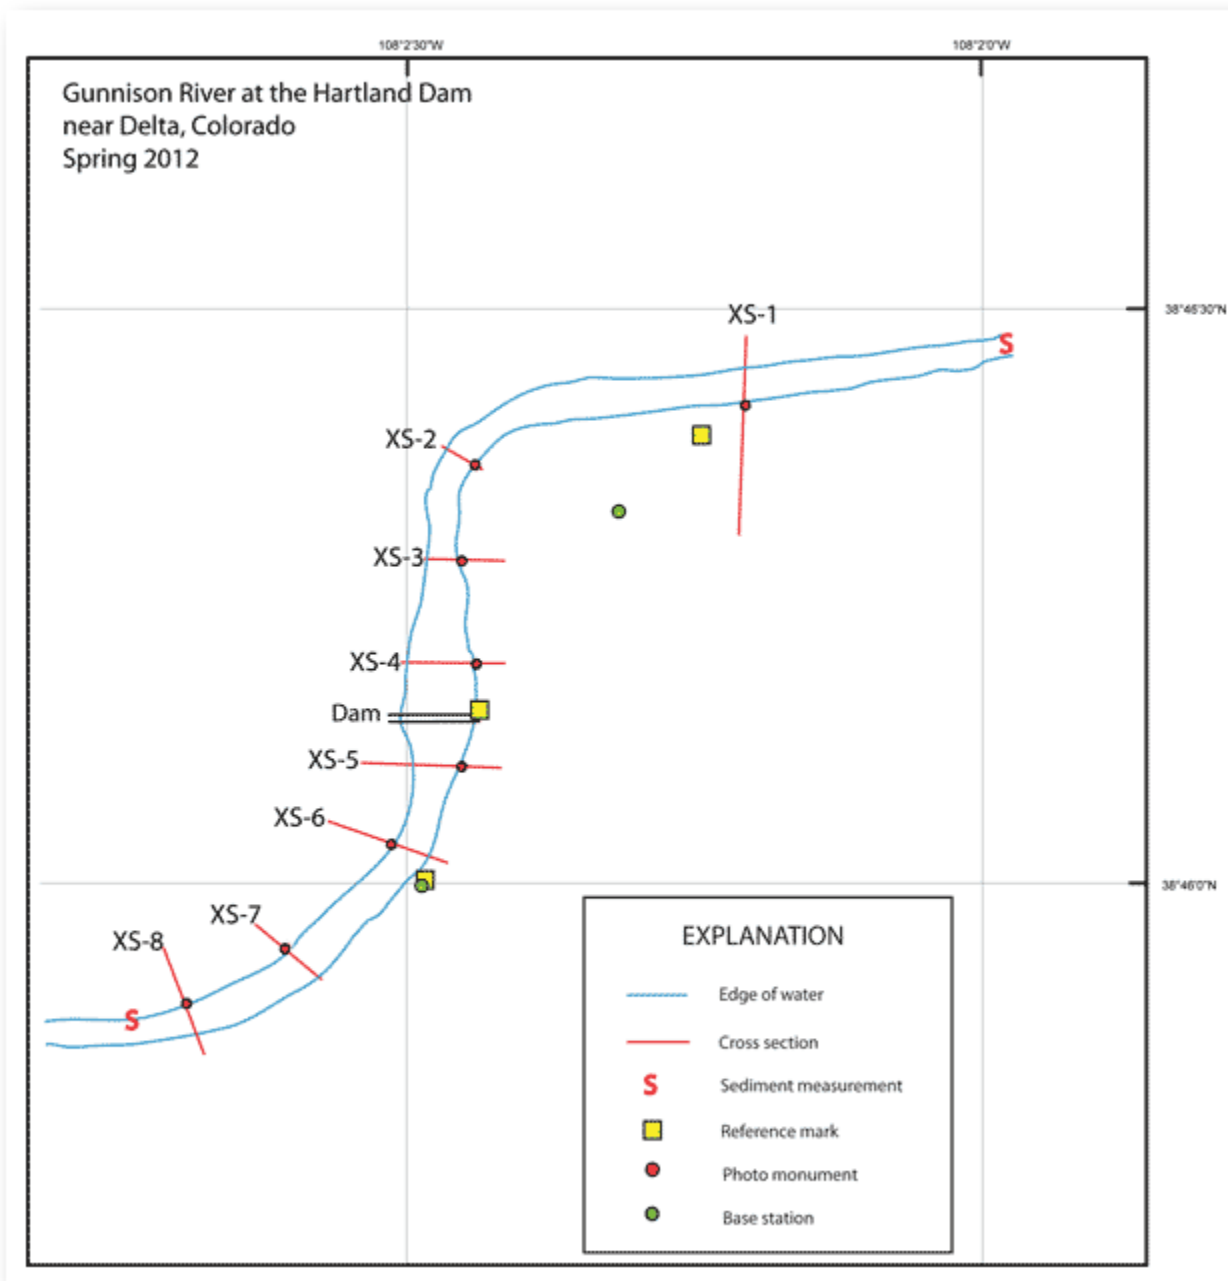

## Sediment record from the Gunnison River at the Hartland Dam near Delta, Colorado

Each **S** in the map below represents a Sediment Measurement. Associated sediment size distribution graphs from the Gunnison River can be found below the map.

### Monitored Reach